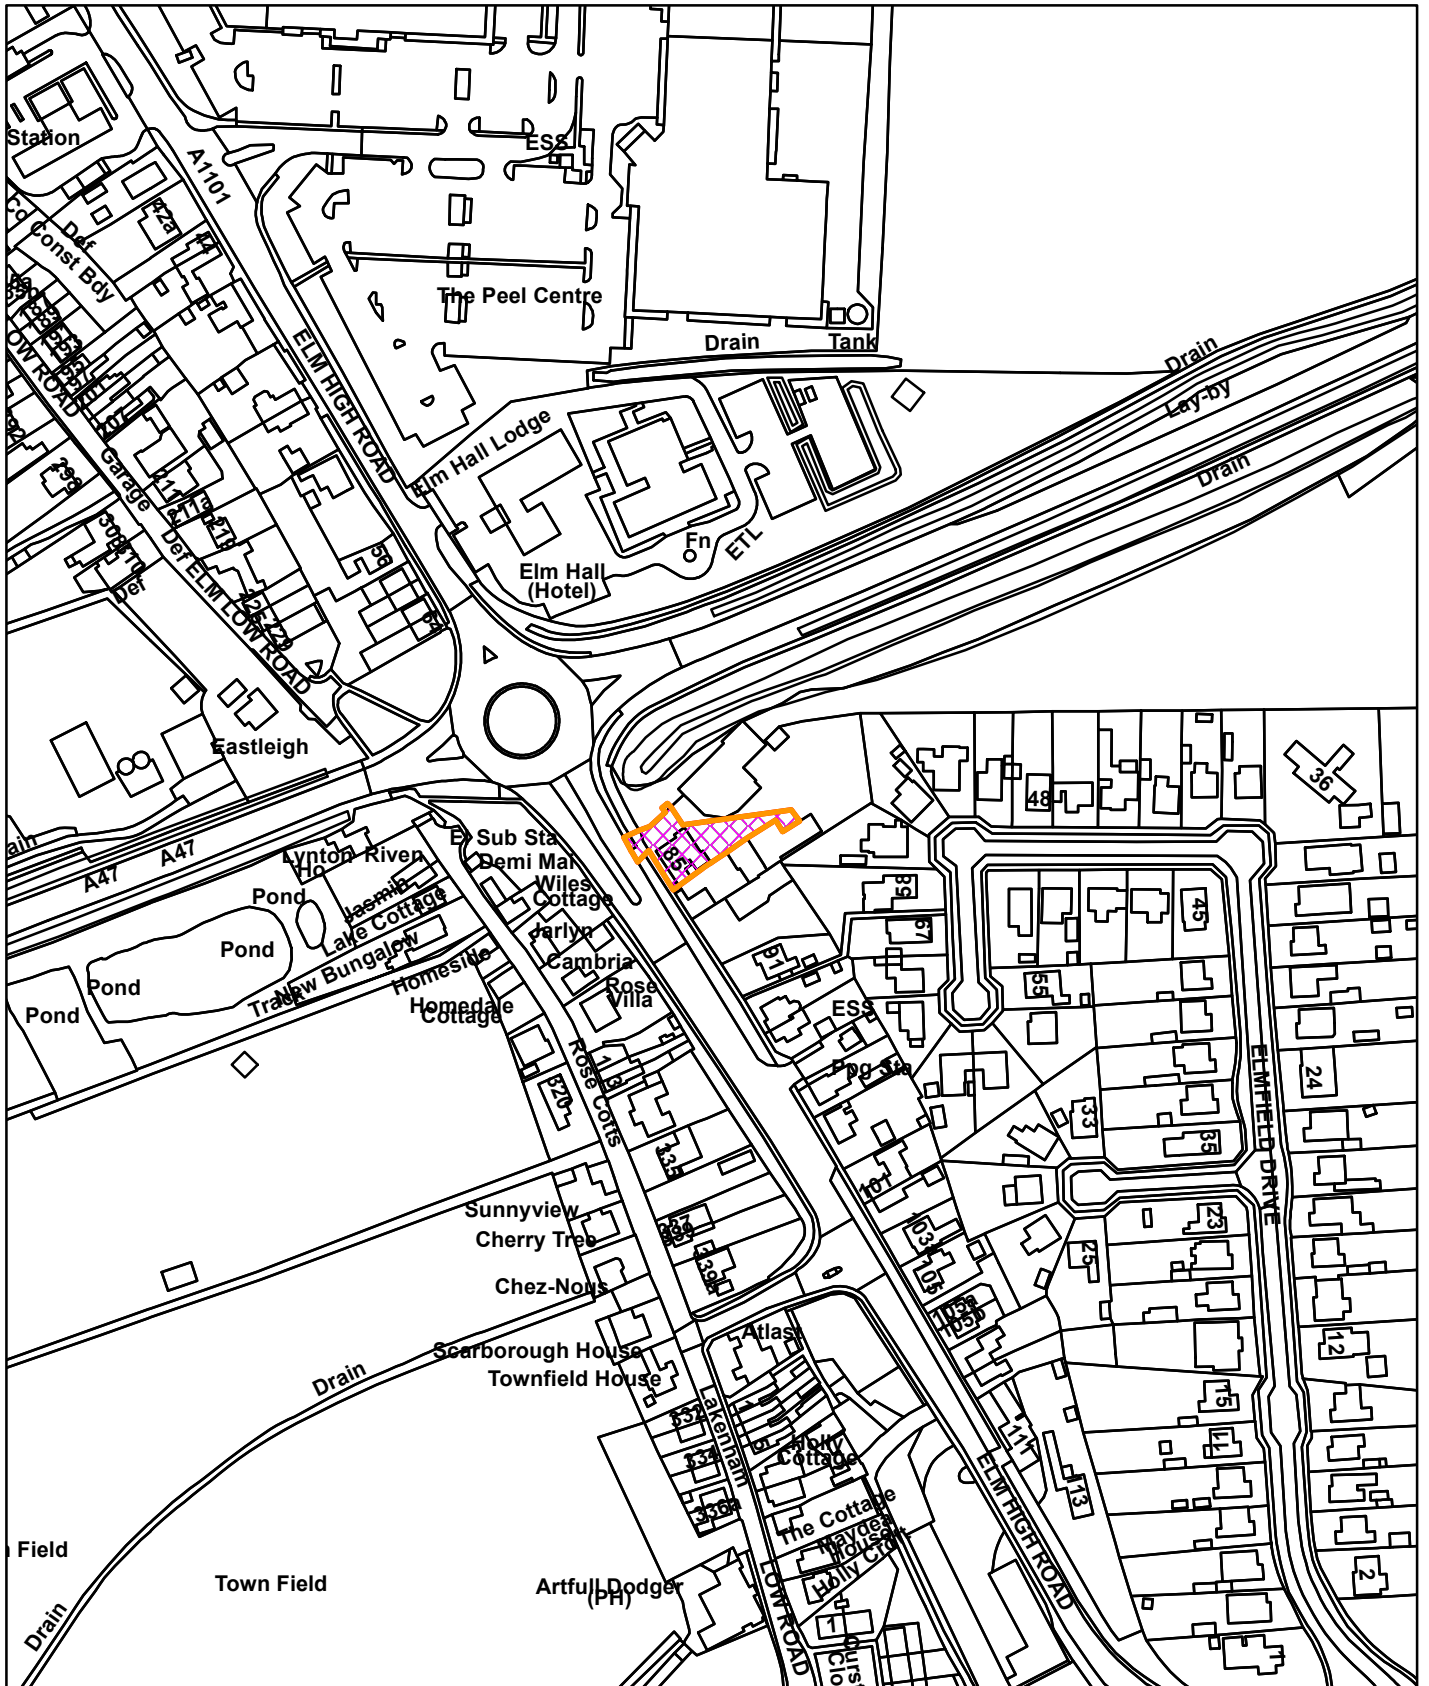

22/00875/CU

85 Elm High Road Emneth PE14 0DH

© Crown copyright and database rights 2022
Ordnance Survey 100024314

20/12/2022